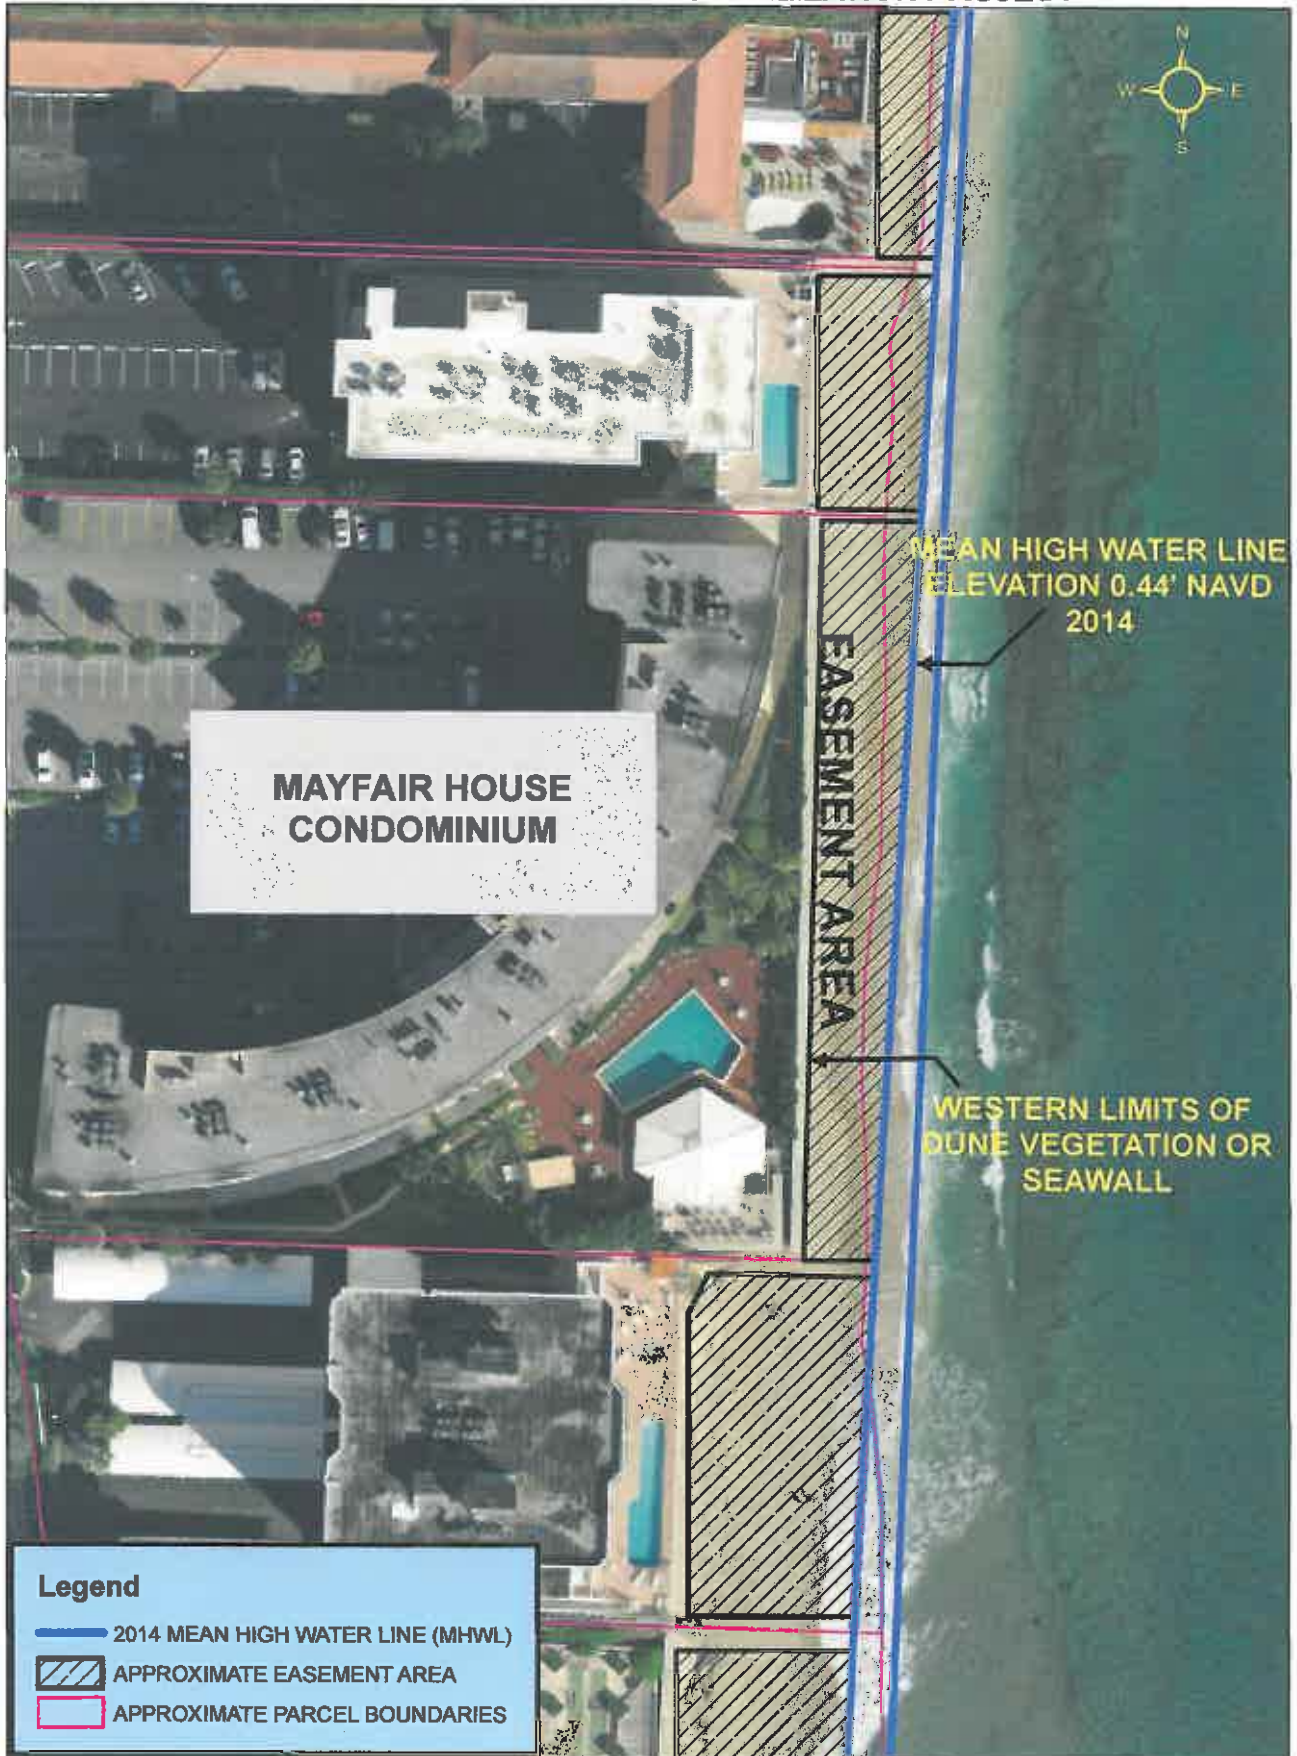

3600 SOUTH OCEAN CONDOMINIUM EASEMENT AREA
SOUTHERN PALM BEACH ISLAND
COMPREHENSIVE SHORELINE STABILIZATION PROJECT

EXHIBIT B

75

Feet
SCALE IN FEET
SCALE: 1" = 75'